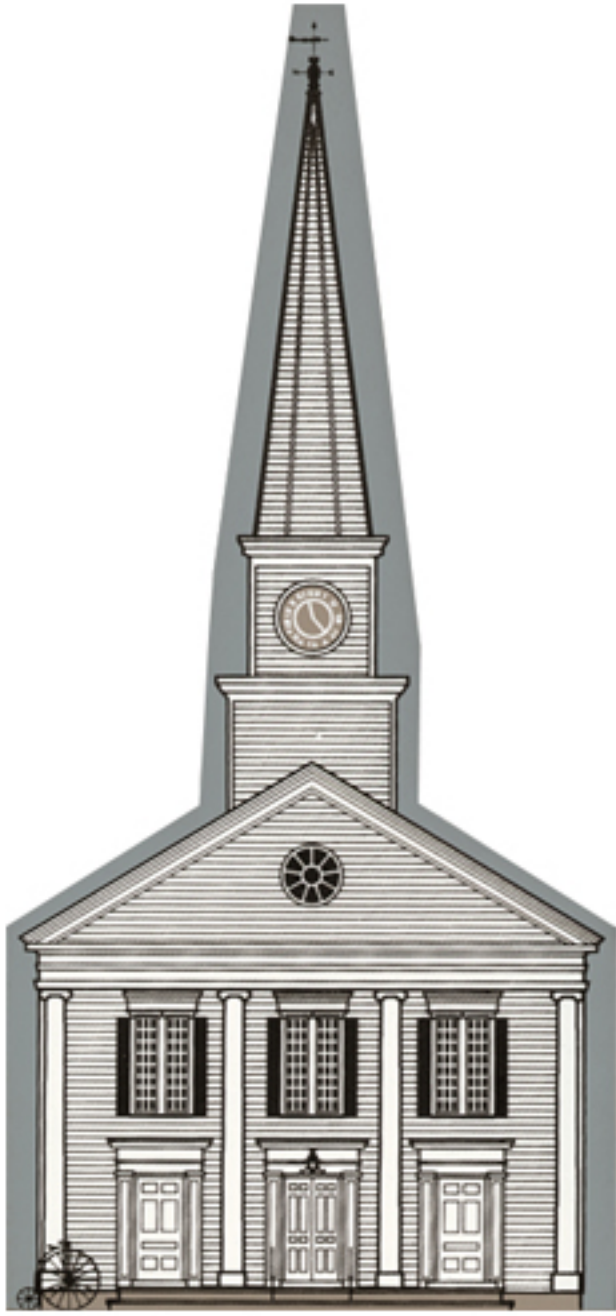

HOMETOWNE Designs

Division of Hometowne Collectibles

**Cape Cod House
NE04**

**Gambrel Roof House
NE06**

**Georgian House
NE03**

**New England White Church
NE01**

**Grist Mill
NE02**

**New Hampshire State Capitol
NE08**

**Salt Box House
NE05**

**Pierce Homestead
NE07**